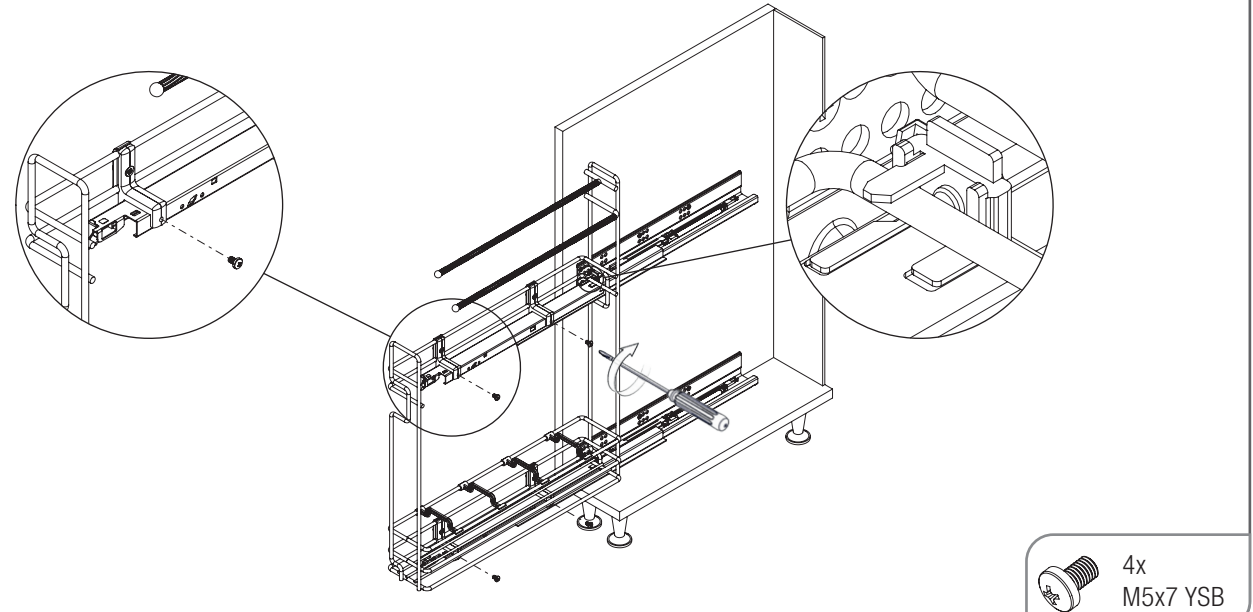

- GİZLİ RAYLI HAVLU ASKILI ŞİŞELİK (ÇİFT AÇILIM) MONTAJ ŞEMASI (SOL)
- BOTTLE/TOWEL HOLDER WITH UNDERMOUNT RAIL (FULL EXTENSION) MOUNTING INSTRUCTIONS (LEFT)

A-1

B-1

C-1

D-1

E-1

- GİZLİ RAYLI HAVLU ASKILI ŞİŞELİK (ÇİFT AÇILIM) MONTAJ ŞEMASI (SOL)
- BOTTLE/TOWEL HOLDER WITH UNDERMOUNT RAIL (FULL EXTENSION) MOUNTING INSTRUCTIONS (LEFT)

F-1

G-1

PRODUCT CODE		C	X
WIRE	WOODEN		
S-2521	S-2641	150	33

H-1

8x
3,5x16

J-1

4x
M6x10 YHB

K-1