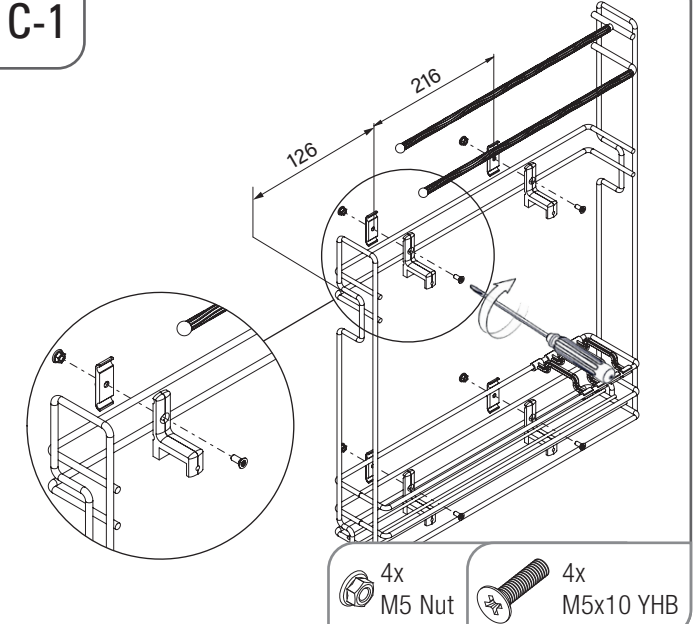

- GİZLİ RAYLI HAVLU ASKILI ŞİŞELİK (ÇİFT AÇILIM) MONTAJ ŞEMASI (SOL)
- BOTTLE/TOWEL HOLDER WITH UNDERMOUNT RAIL (FULL EXTENSION) MOUNTING INSTRUCTIONS (LEFT)

A-1

B-1

C-1

D-1

E-1

- GİZLİ RAYLI HAVLU ASKILI ŞİŞELİK (ÇİFT AÇILIM) MONTAJ ŞEMASI (SOL)
- BOTTLE/TOWEL HOLDER WITH UNDERMOUNT RAIL (FULL EXTENSION) MOUNTING INSTRUCTIONS (LEFT)

F-1

G-1

PRODUCT CODE		C	X
WIRE	WOODEN		
S-2521	S-2641	150	33

H-1

8x
3,5x16

J-1

4x
M6x10 YHB

K-1