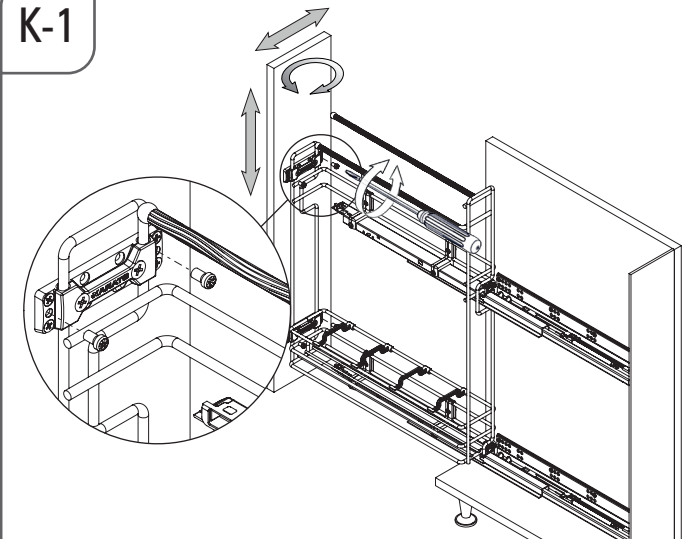

- GİZLİ RAYLI HAVLU ASKILI ŞİŞELİK (ÇİFT AÇILIM) MONTAJ ŞEMASI (SOL)
- BOTTLE/TOWEL HOLDER WITH UNDERMOUNT RAIL (FULL EXTENSION) MOUNTING INSTRUCTIONS (LEFT)

A-1

B-1

C-1

D-1

E-1

- GİZLİ RAYLI HAVLU ASKILI ŞİŞELİK (ÇİFT AÇILIM) MONTAJ ŞEMASI (SOL)
- BOTTLE/TOWEL HOLDER WITH UNDERMOUNT RAIL (FULL EXTENSION) MOUNTING INSTRUCTIONS (LEFT)

F-1

G-1

PRODUCT CODE		C	X
WIRE	WOODEN		
S-2521	S-2641	150	33

H-1

8x
3,5x16

J-1

4x
M6x10 YHB

K-1