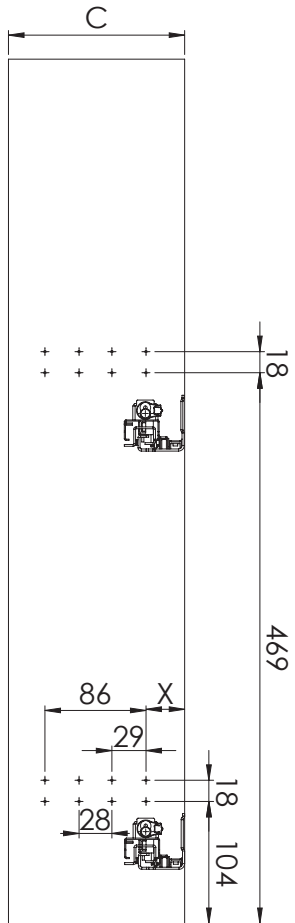

- GİZLİ RAYLI HAVLU ASKILI ŞİŞELİK (ÇİFT AÇILIM) MONTAJ ŞEMASI (SOL)
- BOTTLE/TOWEL HOLDER WITH UNDERMOUNT RAIL (FULL EXTENSION) MOUNTING INSTRUCTIONS (LEFT)

A-1

B-1

C-1

D-1

E-1

- GİZLİ RAYLI HAVLU ASKILI ŞİŞELİK (ÇİFT AÇILIM) MONTAJ ŞEMASI (SOL)
- BOTTLE/TOWEL HOLDER WITH UNDERMOUNT RAIL (FULL EXTENSION) MOUNTING INSTRUCTIONS (LEFT)

F-1

G-1

PRODUCT CODE		C	X
WIRE	WOODEN		
S-2521	S-2641	150	33

H-1

8x
3,5x16

J-1

4x
M6x10 YHB

K-1

4x
M6x10 YSB