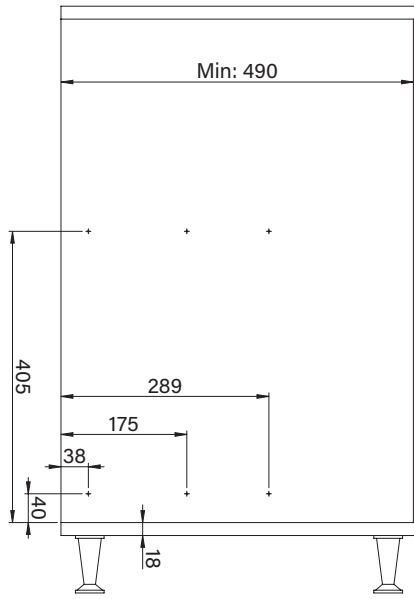

- GİZLİ RAYLI HAVLU ASKILI ŞİŞELİK (ÇİFT AÇILIM) MONTAJ ŞEMASI (SOL)
- BOTTLE/TOWEL HOLDER WITH UNDERMOUNT RAIL (FULL EXTENSION) MOUNTING INSTRUCTIONS (LEFT)

A-1

B-1

C-1

D-1

E-1

- GİZLİ RAYLI HAVLU ASKILI ŞİŞELİK (ÇİFT AÇILIM) MONTAJ ŞEMASI (SOL)
- BOTTLE/TOWEL HOLDER WITH UNDERMOUNT RAIL (FULL EXTENSION) MOUNTING INSTRUCTIONS (LEFT)

F-1

G-1

PRODUCT CODE		C	X
WIRE	WOODEN		
S-2521	S-2641	150	33

H-1

8x
3,5x16

J-1

4x
M6x10 YHB

K-1