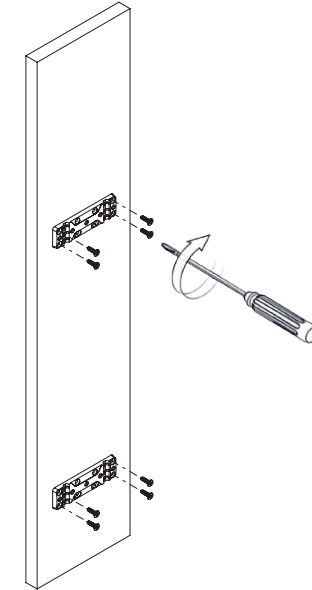

- GİZLİ RAYLI HAVLU ASKILI ŞİŞELİK (ÇİFT AÇILIM) MONTAJ ŞEMASI (SOL)
- BOTTLE/TOWEL HOLDER WITH UNDERMOUNT RAIL (FULL EXTENSION) MOUNTING INSTRUCTIONS (LEFT)

A-1

B-1

C-1

D-1

E-1

- GİZLİ RAYLI HAVLU ASKILI ŞİŞELİK (ÇİFT AÇILIM) MONTAJ ŞEMASI (SOL)
- BOTTLE/TOWEL HOLDER WITH UNDERMOUNT RAIL (FULL EXTENSION) MOUNTING INSTRUCTIONS (LEFT)

F-1

G-1

PRODUCT CODE		C	X
WIRE	WOODEN		
S-2521	S-2641	150	33

H-1

8x
3,5x16

J-1

4x
M6x10 YHB

K-1