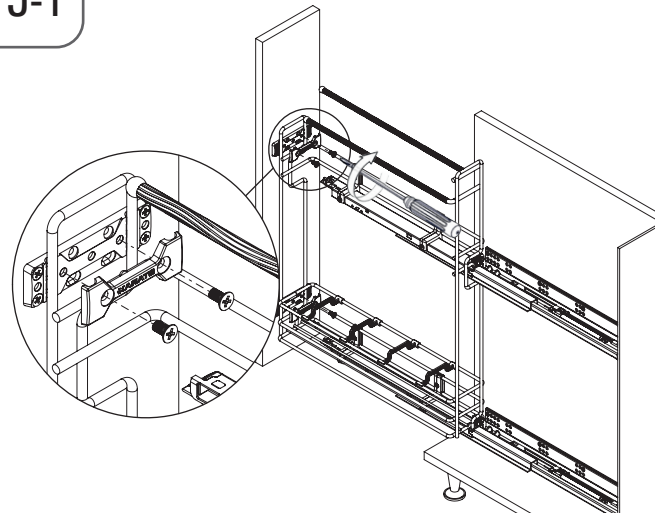

- GİZLİ RAYLI HAVLU ASKILI ŞİŞELİK (ÇİFT AÇILIM) MONTAJ ŞEMASI (SOL)
- BOTTLE/TOWEL HOLDER WITH UNDERMOUNT RAIL (FULL EXTENSION) MOUNTING INSTRUCTIONS (LEFT)

A-1

B-1

C-1

D-1

E-1

- GİZLİ RAYLI HAVLU ASKILI ŞİŞELİK (ÇİFT AÇILIM) MONTAJ ŞEMASI (SOL)
- BOTTLE/TOWEL HOLDER WITH UNDERMOUNT RAIL (FULL EXTENSION) MOUNTING INSTRUCTIONS (LEFT)

F-1

G-1

PRODUCT CODE		C	X
WIRE	WOODEN		
S-2521	S-2641	150	33

H-1

8x
3,5x16

J-1

4x
M6x10 YHB

K-1