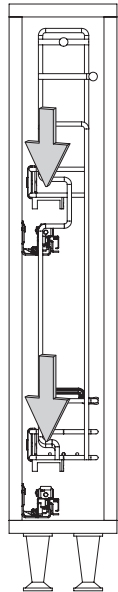

- GİZLİ RAYLI HAVLU ASKILI ŞİŞELİK (ÇİFT AÇILIM) MONTAJ ŞEMASI (SOL)
- BOTTLE/TOWEL HOLDER WITH UNDERMOUNT RAIL (FULL EXTENSION) MOUNTING INSTRUCTIONS (LEFT)

A-1

B-1

C-1

D-1

E-1

- GİZLİ RAYLI HAVLU ASKILI ŞİŞELİK (ÇİFT AÇILIM) MONTAJ ŞEMASI (SOL)
- BOTTLE/TOWEL HOLDER WITH UNDERMOUNT RAIL (FULL EXTENSION) MOUNTING INSTRUCTIONS (LEFT)

F-1

G-1

PRODUCT CODE		C	X
WIRE	WOODEN		
S-2521	S-2641	150	33

H-1

8x
3,5x16

J-1

4x
M6x10 YHB

K-1

4x
M6x10 YSB