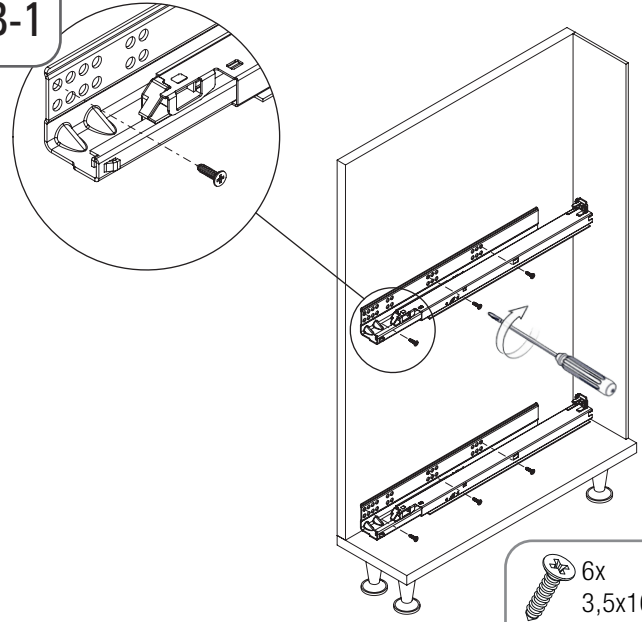

- GİZLİ RAYLI HAVLU ASKILI ŞİŞELİK (ÇİFT AÇILIM) MONTAJ ŞEMASI (SOL)
- BOTTLE/TOWEL HOLDER WITH UNDERMOUNT RAIL (FULL EXTENSION) MOUNTING INSTRUCTIONS (LEFT)

A-1

B-1

C-1

D-1

E-1

- GİZLİ RAYLI HAVLU ASKILI ŞİŞELİK (ÇİFT AÇILIM) MONTAJ ŞEMASI (SOL)
- BOTTLE/TOWEL HOLDER WITH UNDERMOUNT RAIL (FULL EXTENSION) MOUNTING INSTRUCTIONS (LEFT)

F-1

G-1

PRODUCT CODE		C	X
WIRE	WOODEN		
S-2521	S-2641	150	33

H-1

8x
3,5x16

J-1

4x
M6x10 YHB

K-1